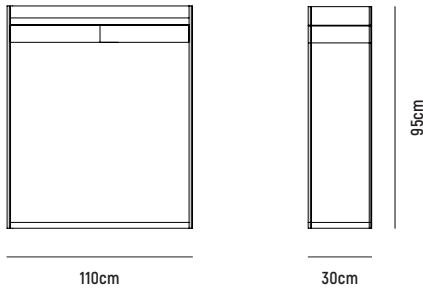

ZAN CONSOLE TABLE

ZAN CONSOLE TABLE

- OVERALL DIMENSION** : W 1,100mm x D 300mm x H 950mm
- MATERIAL** : Solid Teak with Amber Stain in Polyurethane Finish (carcass) and Powder-Coated Aluminium (leg)
- ASSEMBLY** : Fully Assembled
- WARRANTY** : 3 Year Timber & Structural Warranty (excluding finish)