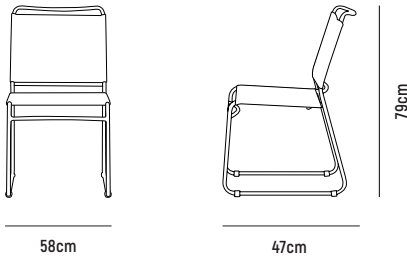

## ■ ELMA CHAIR

- OVERALL DIMESION** : W 580mm x D 470mm x H 790mm
- MATERIAL** : Powder Coated Metal (frame) and Synthetic Wicker (seat and backrest)  
(Pictured)
- ASSEMBLY** : Fully Assembled
- WARRANTY** : 2 Year Metal Structural Warranty (excluding finish) & 3 Year Synthetic Wicker Warranty