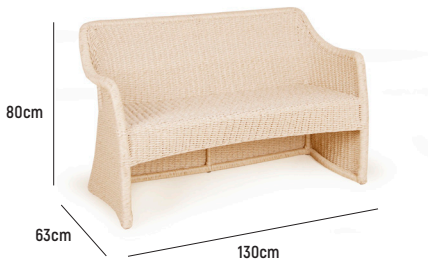

## ELAN BENCH PT1

### ■ ELAN PT1 BENCH 2 SEATER

**OVERALL DIMENSION** : L 1,300mm x D 630mm x H 800mm  
Seats 2, Paired with a 150cm Long Table

**MATERIAL** : Handwoven Synthetic Rattan on Aluminium Frame

**ASSEMBLY** : Fully Assembled

### ■ ELAN PT1 BENCH 3 SEATER

**OVERALL DIMENSION** : L 1,500mm x D 630mm x H 800mm  
Seats 3, Paired with a 180cm Long Table

**MATERIAL** : Handwoven Synthetic Rattan on Aluminium Frame

**ASSEMBLY** : Fully Assembled

### ■ ELAN PT1 BENCH 4 SEATER

**OVERALL DIMENSION** : L 1,800mm x D 630mm x H 800mm  
Seats 4, Paired with a 210cm Long Table

**MATERIAL** : Handwoven Synthetic Rattan on Aluminium Frame

**ASSEMBLY** : Fully Assembled