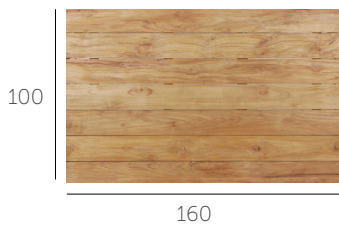

PIERSON TABLE

MATERIALS:
Distressed A-grade teak

WARRANTY:
5 year timber
and structural
warranty

Pierson Table is available in the following sizes:

Pierson Table 160x100

Pierson Table 180x100

Pierson Table 210x100